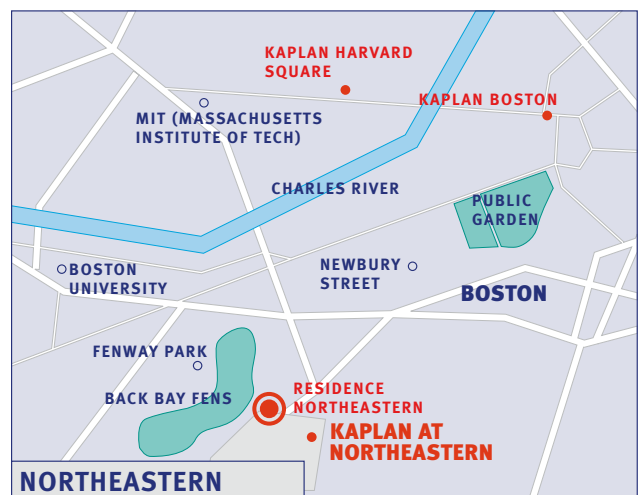

Adult Student Residence

Boston / Harvard Square/ Kaplan at Northeastern University

Residence Northeastern

Residence Northeastern is a beautiful housing facility reflecting the historic architecture that permeates Boston's Back Bay neighborhoods. The building sits on Northeastern University's campus making it very convenient to the Kaplan International Center at Northeastern University.

The residence has easy access to public transportation via the nearby Orange and Green Line train stations. The University is within walking distance of the Museum of Fine Arts and the Boston Symphony Hall.

Enjoy the amazing view of the famous Fenway Park and make friends from many countries participating in different types of summer programs and activities!

Commute Time:

- **To Kaplan Center at Northeastern University**
- approximately 5 minutes
- **To Kaplan Center Boston**
- approximately 17 minutes
- **To Kaplan Center Harvard Square**
- approximately 30 minutes