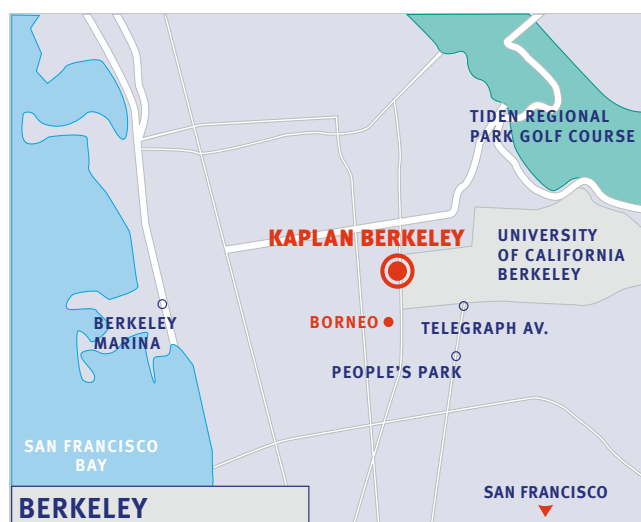

## Student Residence

# Berkeley

## Borneo

Borneo is located next to Shattuck Avenue, Telegraph Avenue and only 10 minutes away from Kaplan International Center, Berkeley campus. The residence provides dorm-style living, with a shared kitchen. Breakfast is served Monday through Friday and a cleaning service is provided in all communal areas. Complimentary laundry service is provided once a week.

Borneo  
2413 Milvia Street  
Berkeley, CA 94704  
USA

Borneo Residence