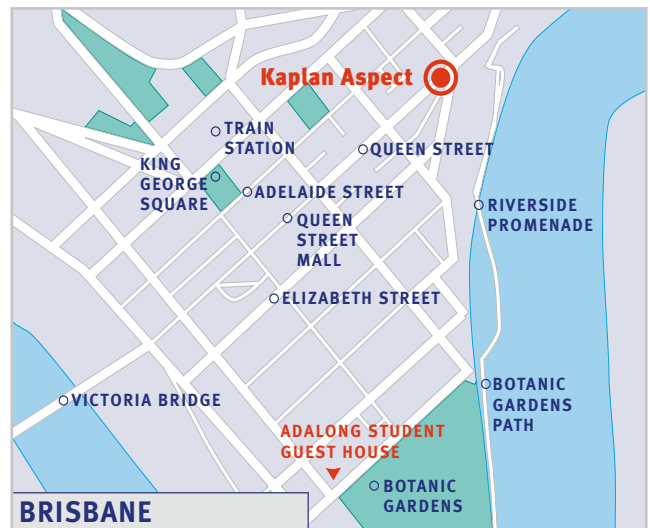

# Student Hostel Brisbane

## Adalong Student Guest House

Adalong Student Guest House caters for students from Australia and overseas. It has 25 rooms and is located in South Brisbane, which is a 10 minute walk to the Southbank train station, ferry and citycat stops and the Southbank Parklands. There is a bus to the centre of Brisbane just a few steps from our door.

Kaplan Aspect Brisbane, which is located in the city centre is less than 2km away, a 25 minutes walk via the Southbank parklands. Adalong is an alternative to homestay accommodation and a great place to meet fellow students.

Adalong Student Guest House  
81 Stephens Road  
South Brisbane  
Queensland. 4101  
Australia

Brisbane